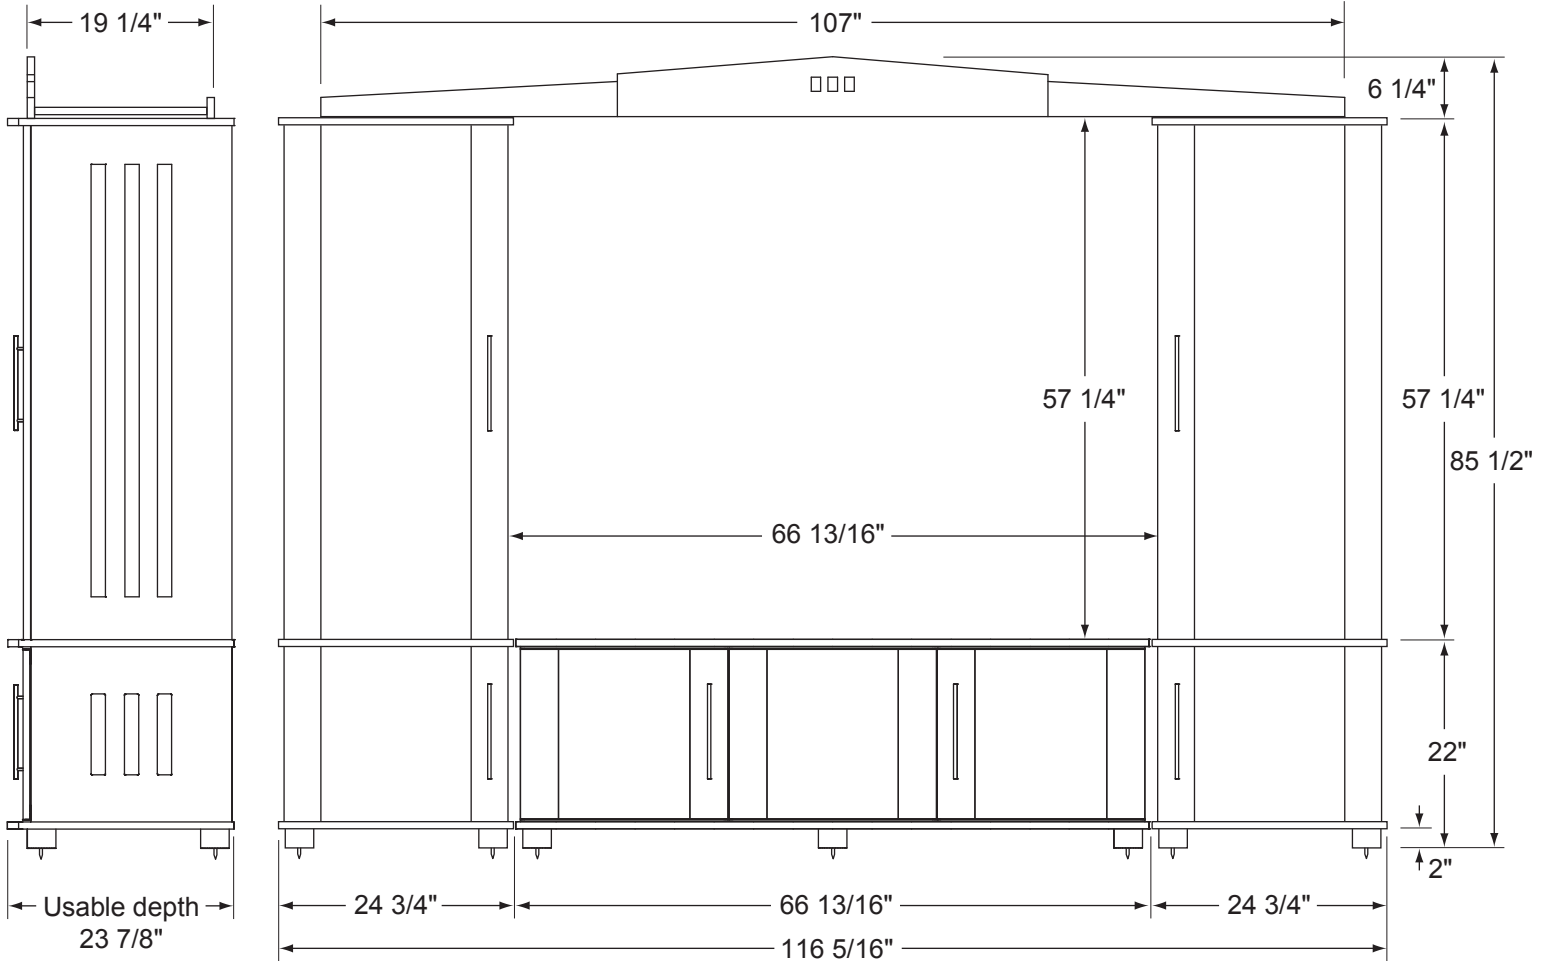

FRONT VIEW (Video Bridge for Center Channel Speaker)

SIDE VIEW

FRONT VIEW (3 Doors Configuration)

FRONT VIEW (Center Channel Speaker and Media Drawer Configuration)